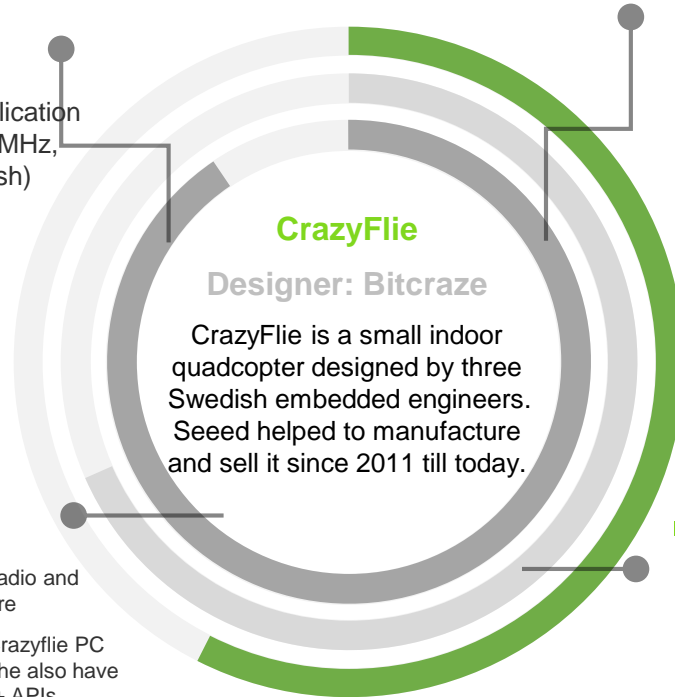

SOUL

- C for the Crazyradio and Crazyflie firmware
- Python for the Crazyflie PC API and client (the also have Ruby and C/C++ APIs maintained by the community)
- Java for the Crazyflie Android Client